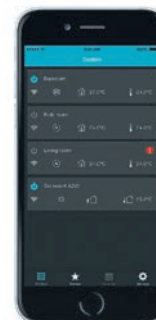

intesishomeint

IntesisHome App

IntesisHome[®] 
Your home in the cloud

Control your Air Conditioner with iPhone, iPad, Android™ and Web

Overview of all your units in one screen

Control & Monitor your AC from anywhere